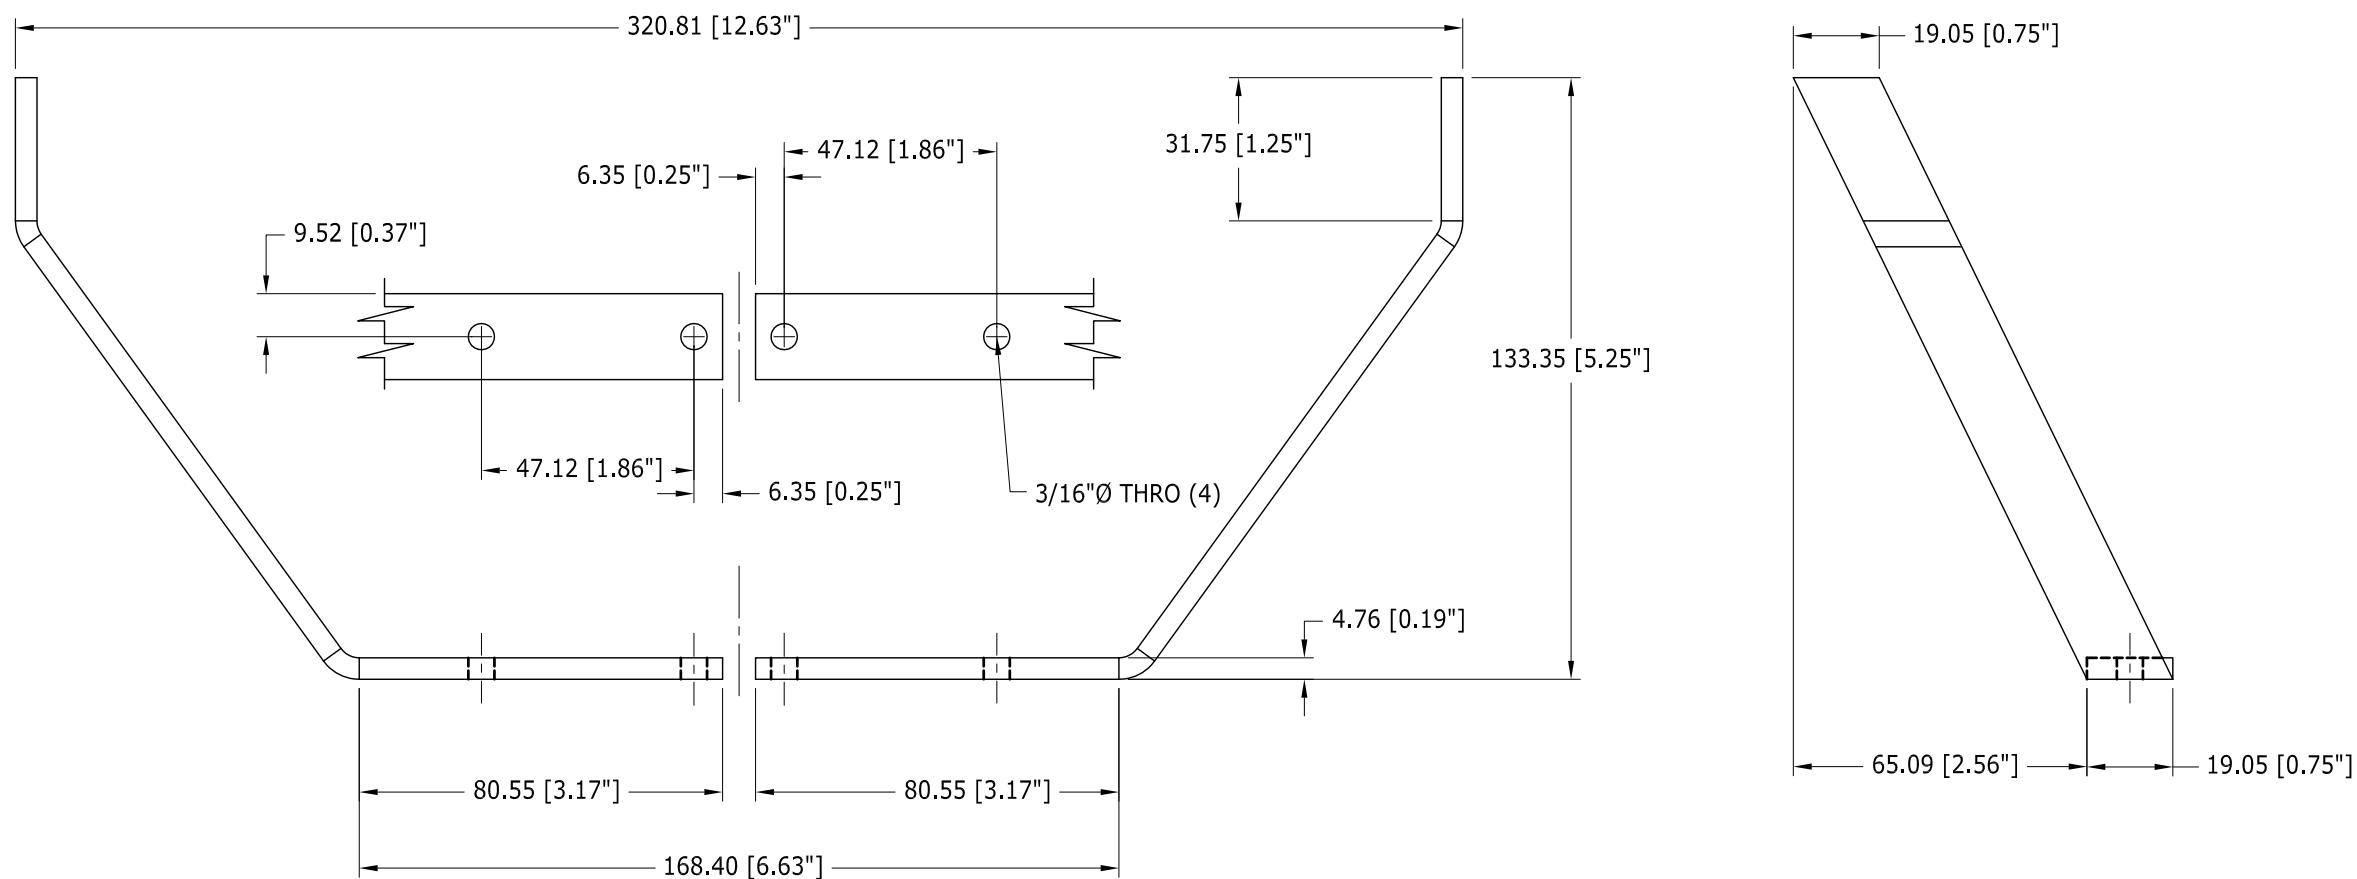

# CABANE STRUTS for the BOB BISHOP FAIREY FANTOME.

CABANE STRUTS 2-PAIRS REQD. 6061T6 ALUMINUM.  
 ORIGINAL PURCHASED FROM TNT LANDING GEAR  
 PRODUCTS.(tntlandinggear.com)

DESIGNED BY-BOB BISHOP  
 SEE WEB SITE-  
[www.rc-airplanes-simplified.com/model-aircraft-plans/html](http://www.rc-airplanes-simplified.com/model-aircraft-plans/html)