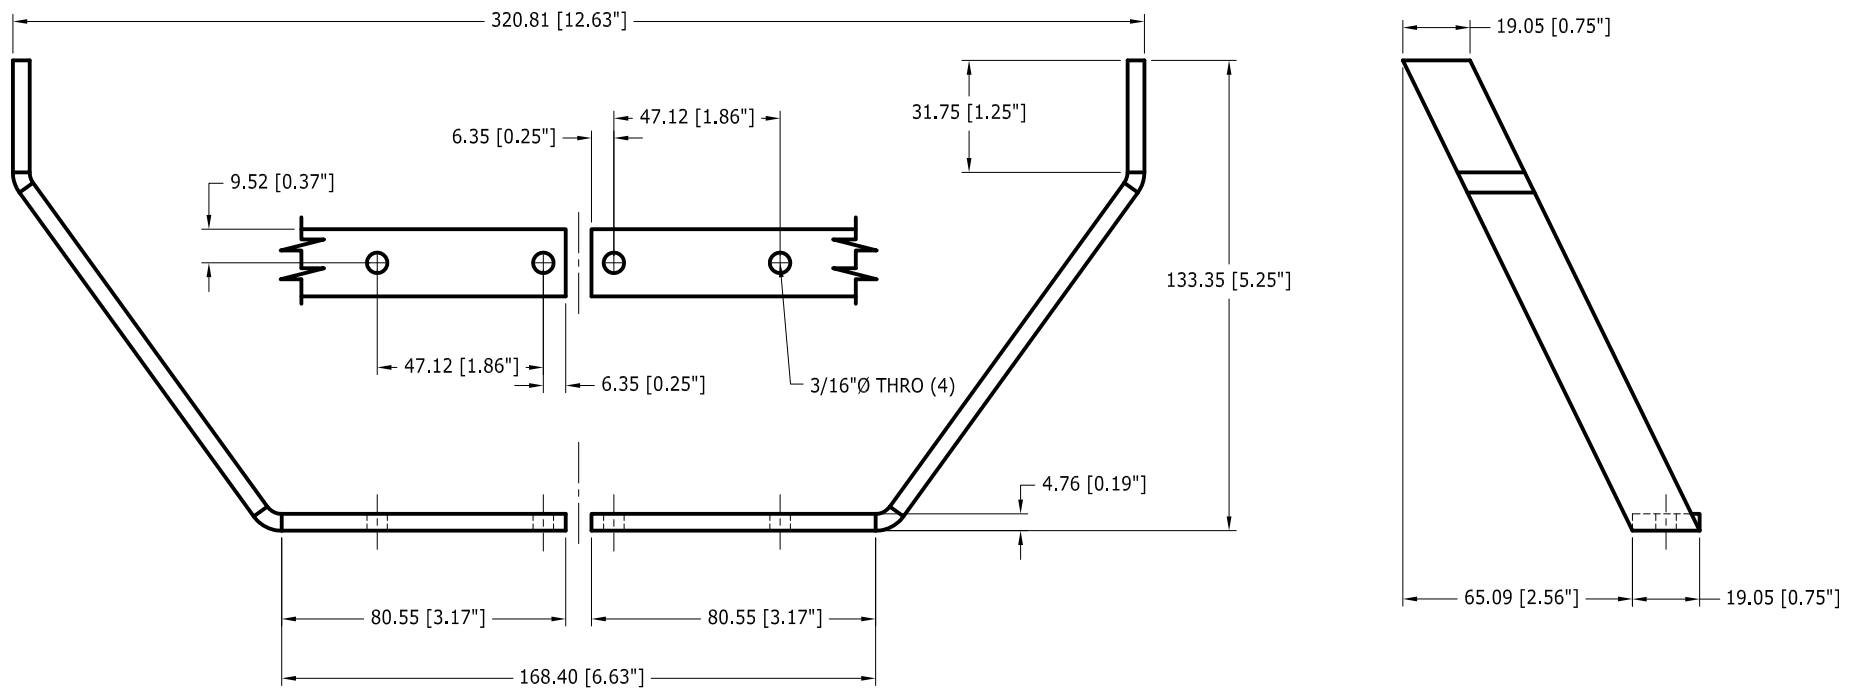

# CABANE STRUTS FOR JERRY BATES FAIREY FANTOME.

CABANE STRUTS 2-PAIRS REQD. 6061T6 ALUMINUM.  
 ORIGINAL PURCHASED FROM TNT LANDING GEAR  
 PRODUCTS.(tntlandinggear.com)

DESIGNED BY-BOB BISHOP  
 SEE WEB SITE-  
[www.rc-airplanes-simplified.com/model-aircraft-plans/html](http://www.rc-airplanes-simplified.com/model-aircraft-plans/html)